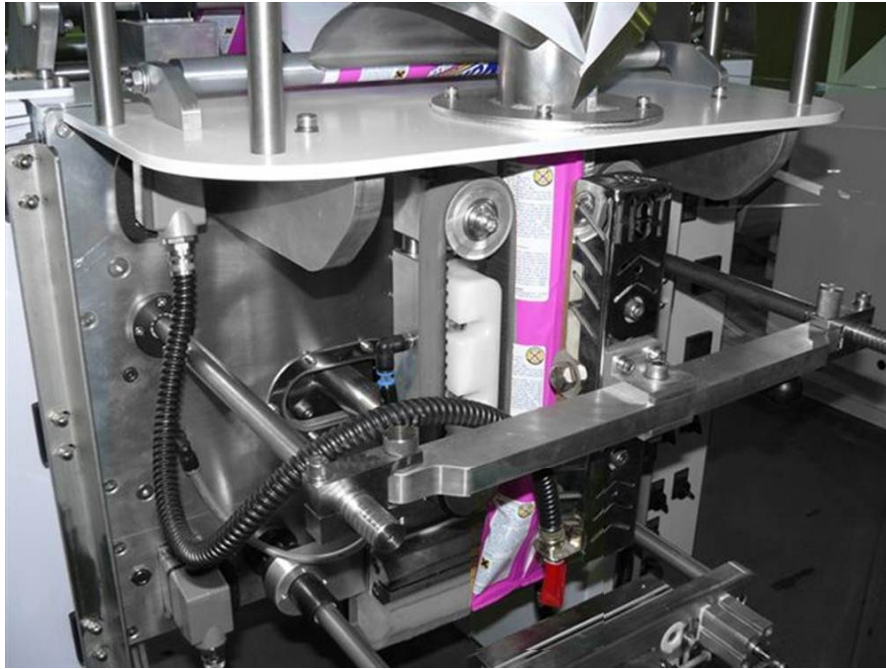

# Vertical Form Fill and Seal Belts

Truly endless feed belts for bag filling machines, working with free-flowing or granulated material.

- Single piece construction with no seams or splice to fail.
- Available in 40, 50, 60 duro Shore A.