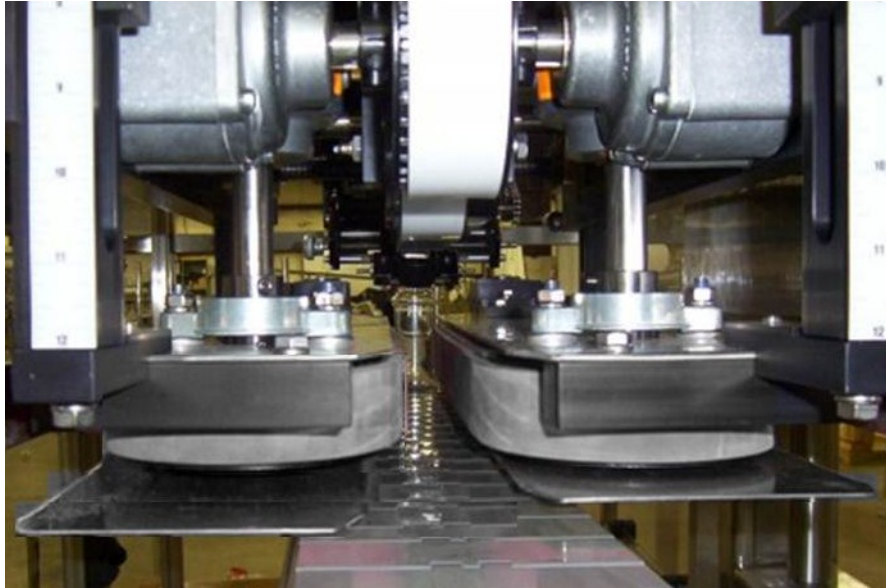

Belts for Capping Machines

Truly endless belts used for capping machines.

- Single piece construction
- No seam or splice to fail
- Mandrel made with seamless covers
 - High strength reinforcement
- Available in 40, 50, 60 Duro Shore A